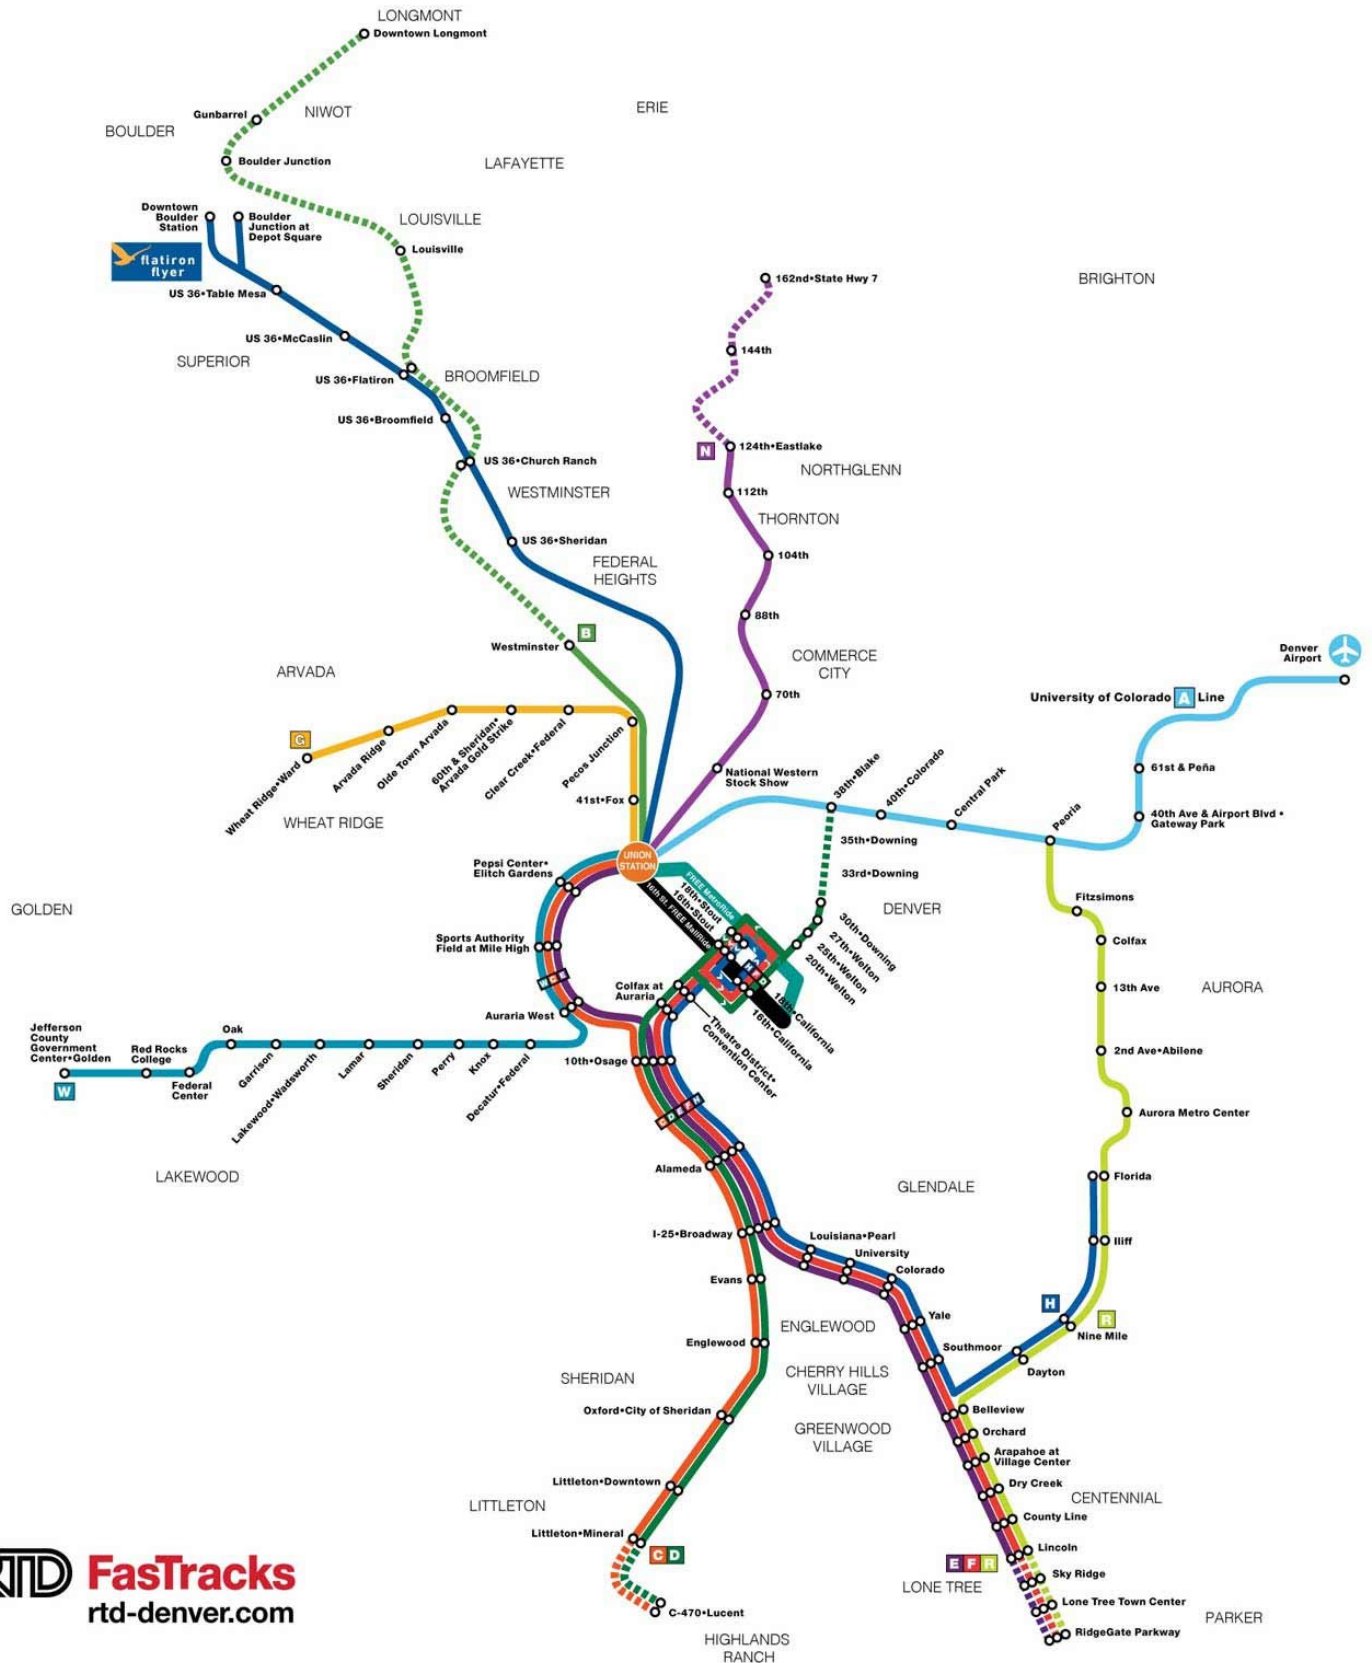

RTD FasTracks
rtd-denver.com

Current Lines

- University of Colorado A Line
- B Line
- C Line
- D Line
- E Line
- F Line
- H Line
- R Line – I-225 Rail Line
- W Line
- Flatiron Flyer (Bus Rapid Transit)
- Free MallRide
- Free MetroRide

Future Lines

- G Line – Gold Line
- N Line – North Metro Rail Line
- E, F, R Extension

- Future Construction
- Station
- Union Station